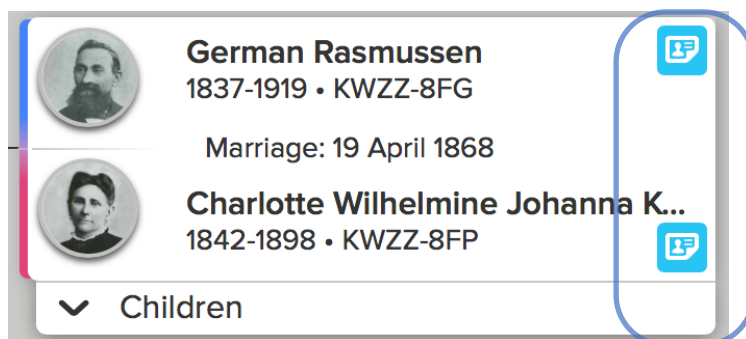

Using Record Hints to Help You Find Sources

Goal 1.2 - How Do You Find Record Hints

There are several locations where you will see these hints shown to you.

1. The first one will be on the Pedigree Page to the right of the individual's names.

2. The second place will be when on the Person Page. Be sure to look for other Record Hints that may be available by clicking on the "Show Details" link. This will open up a separate page. Typically, if there are only one or two Record Hints shown, that's all there is, but if you see three Hints, there may be actually more Hints available.
3. Another place will be on the Opening Page of FamilySearch.